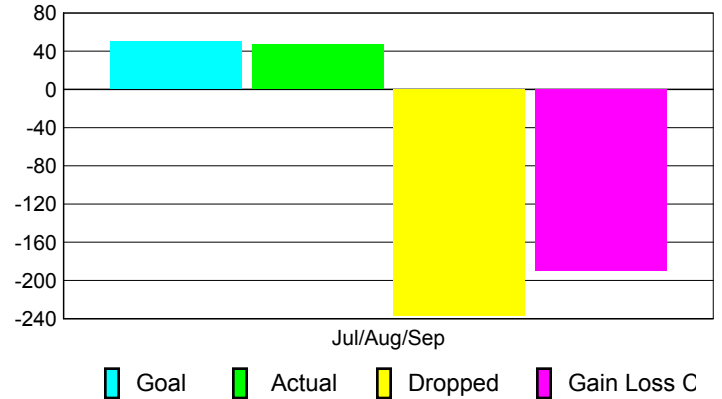

Membership Results 2010-2011

Goal, New, Dropped, Gain/Loss