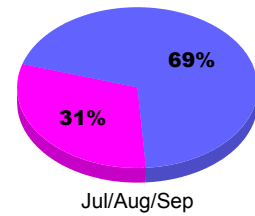

Membership Results
2010-2011

Membership
2009-2010

Month	Net Memb Goal	Actual New Memb	Actual Dropped Memb	Gain/Loss of Memb	Gain/Loss of Memb
Jul/Aug/Sep	50	47	-237	-190	-47
Totals	50	47	-237	-190	-47

Membership Results 2010-2011

Goal, New, Dropped, Gain/Loss

Comparison of Membership Gain/Loss

Current Year Compared to the Previous Year

Gender Comparison 2010-2011

■ Male ■ Female